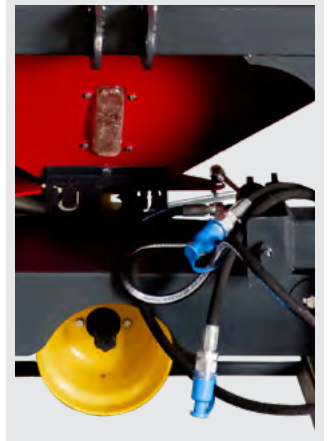

KOLAY AÇILABİLİR MENTEŞELİ ELEK SİSTEMİ EASY TO OPEN HINGED SIEVE SYSTEM