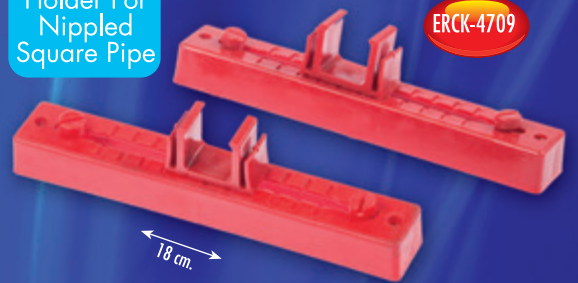

Beehive  
Entrance  
Bottle  
Feeder  
1.5 LT.

Applied  
Photo

ERCK-3211

ERCK-3334

Applied  
Photos

Automatic Chicken Waterer  
With Float Valve

51 cm.

12 cm.

Applied Photos

Applied Photos

Adjustable Holder For Nippled Square Pipe

ERCK-4709

18 cm.

ERCK-4342

Plastic Egg Hatching Basket For Incubator

ERCK-4333