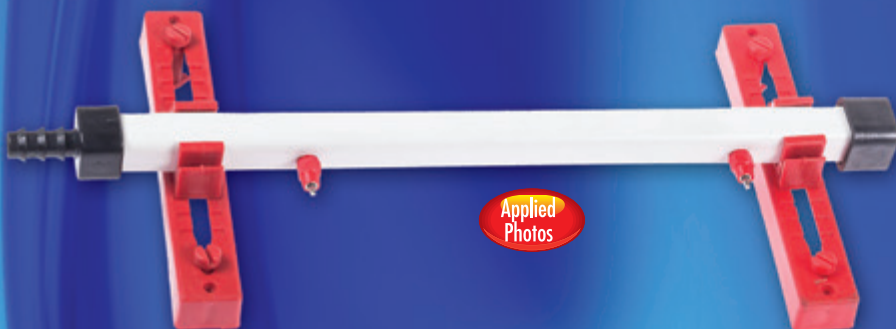

Beehive  
Entrance  
Bottle  
Feeder  
1.5 LT.

Applied  
Photo

ERCK-3211

ERCK-3334

Applied  
Photos

Automatic Chicken Waterer  
With Float Valve

51 cm.

12 cm.

Applied Photos

Applied Photos

Adjustable Holder For Nippled Square Pipe

ERCK-4709

18 cm.

ERCK-4342

Plastic Egg Hatching Basket For Incubator

ERCK-4333