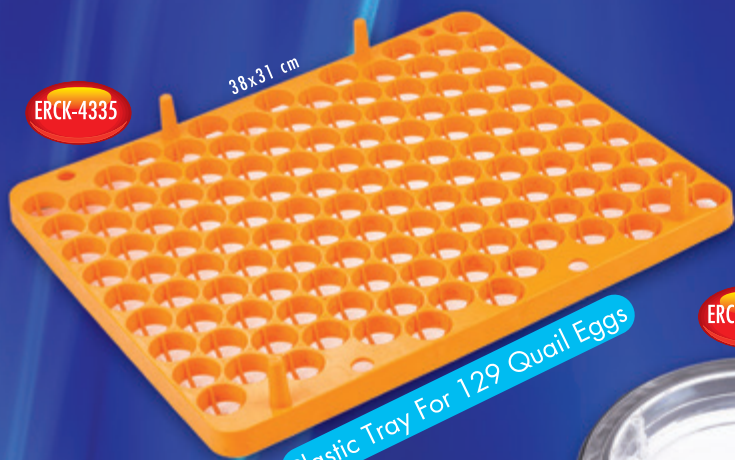

Plastic Egg Hatching Basket For Incubator

Plastic Divider For Hatching Basket

ERCK-4335