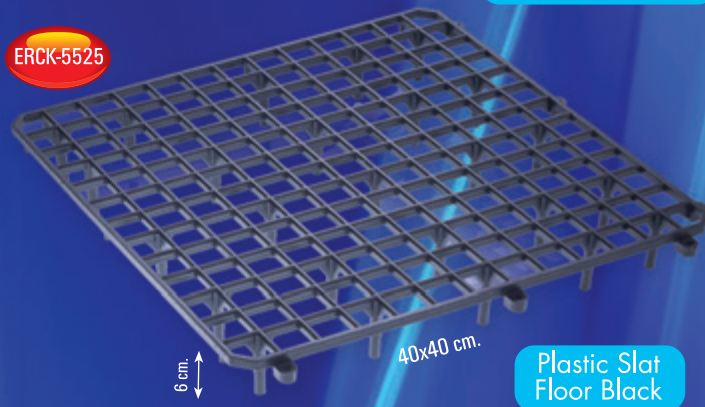

Honey Frames Carrying Box Gray

ERCK-5350

Seat Plate For Pigeons

ERCK-4798

Baby Pigeon Feeding Pump

Applied Photo

ERCK-5528

30x40 cm.