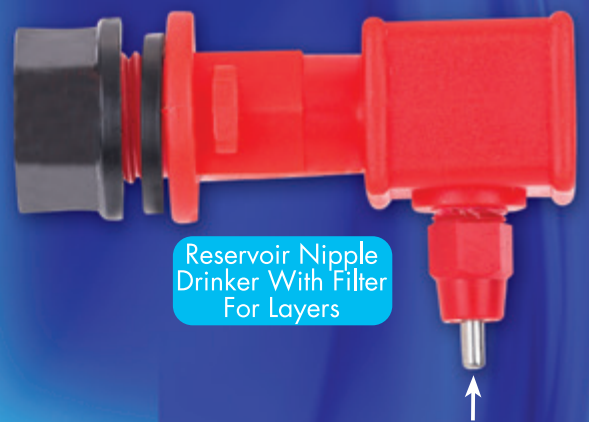

Spring Drinking Cup For Reservoir

ERCK-4730

Square Pipe Hose Entrance

22x22x16 mm cornered

ERCK-4731

Square Pipe Hose Entrance

22x22x16 mm straight

ERCK-4720

Reservoir Nipple Drinker With Filter For Broilers

ERCK-4724

Reservoir Nipple Drinker With Filter For Layers

KLIPT710	25 mm	M8
KLIPT713	32 mm	M8
KLIPT715	38 mm	M8
KLIPT720	51 mm	M8
KLIPT725	64 mm	M10
KLIPT730	77 mm	M10
KLIPT733	102 mm	M10