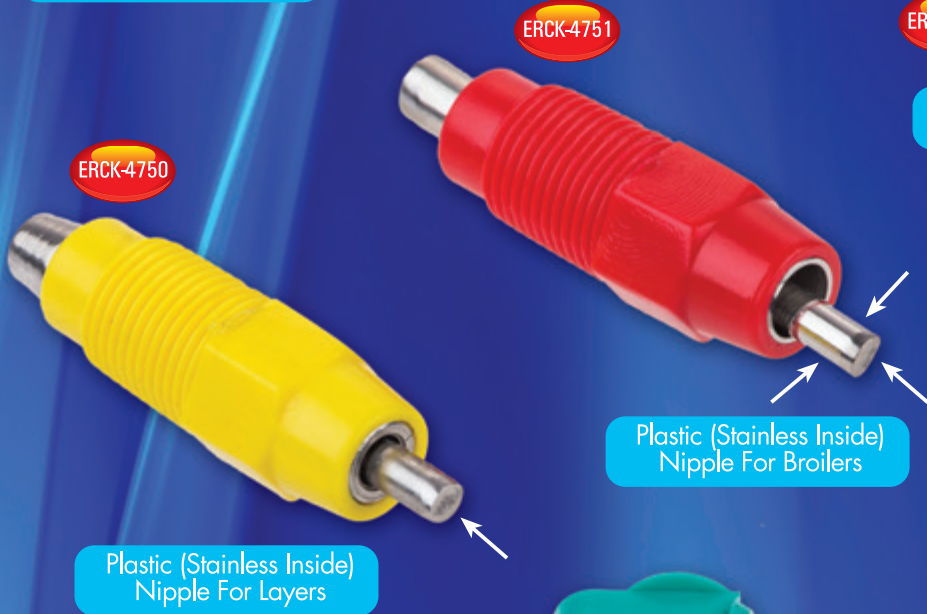

KLIPT710	25 mm	M8
KLIPT713	32 mm	M8
KLIPT715	38 mm	M8
KLIPT720	51 mm	M8
KLIPT725	64 mm	M10
KLIPT730	77 mm	M10
KLIPT733	102 mm	M10