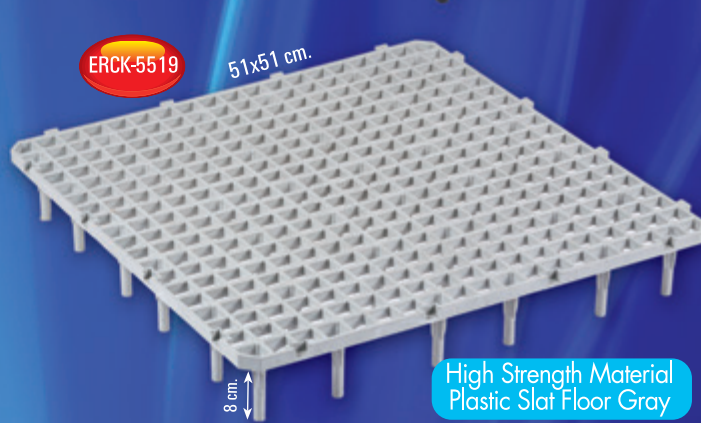

Honey Frames Carrying Box Gray

ERCK-5350

Seat Plate For Pigeons

ERCK-4798

Baby Pigeon Feeding Pump

Applied Photo

ERCK-5528

30x40 cm.