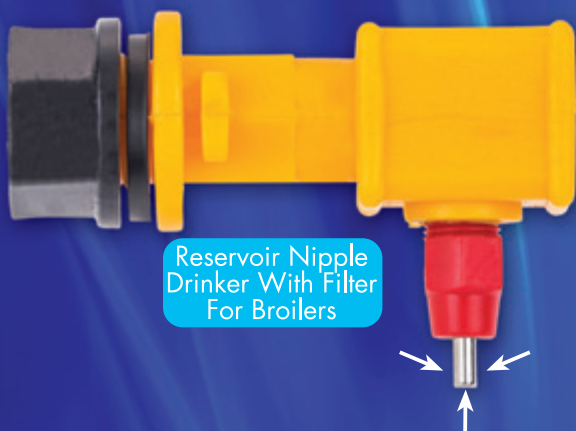

Spring Drinking Cup For Reservoir

ERCK-4730

Square Pipe Hose Entrance

22x22x16 mm cornered

ERCK-4731

Square Pipe Hose Entrance

22x22x16 mm straight

ERCK-4720

Reservoir Nipple Drinker With Filter For Broilers

ERCK-4724

Reservoir Nipple Drinker With Filter For Layers

KLIPT710	25 mm	M8
KLIPT713	32 mm	M8
KLIPT715	38 mm	M8
KLIPT720	51 mm	M8
KLIPT725	64 mm	M10
KLIPT730	77 mm	M10
KLIPT733	102 mm	M10