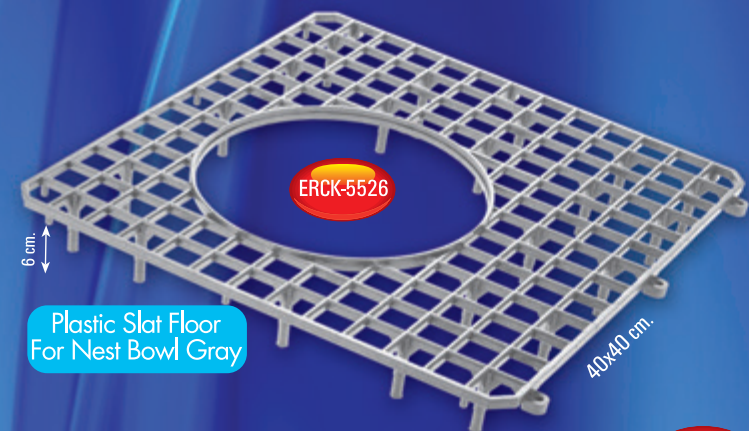

Honey Frames Carrying Box Gray

ERCK-5350

Seat Plate For Pigeons

ERCK-4798

Baby Pigeon Feeding Pump

Applied Photo

ERCK-5528

30x40 cm.

High Strength Material Plastic Slat Floor for Calves

ERCK-5531

Plastic Calf Weaners

ERCK-5003

Feeding Bottle For Calves

ERCK-5003B

Teat For Bottle Feed

ERCK-5532