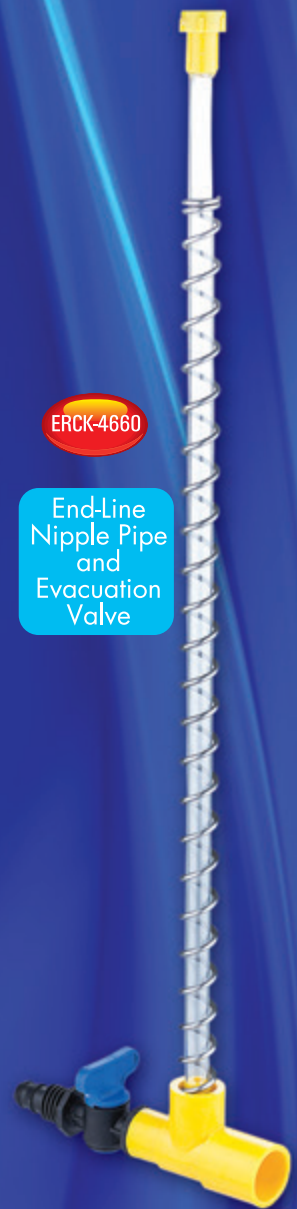

ERCK-4658

Water Pressur  
Regulator

ERCK-4661

Chicken Feather  
Removal  
Machine Part.  
Chicken Rubber  
Finger  
For Plucker

ERCK-4659

Economic  
Regulator

ERCK-4660

End-Line  
Nipple Pipe  
and  
Evacuation  
Valve