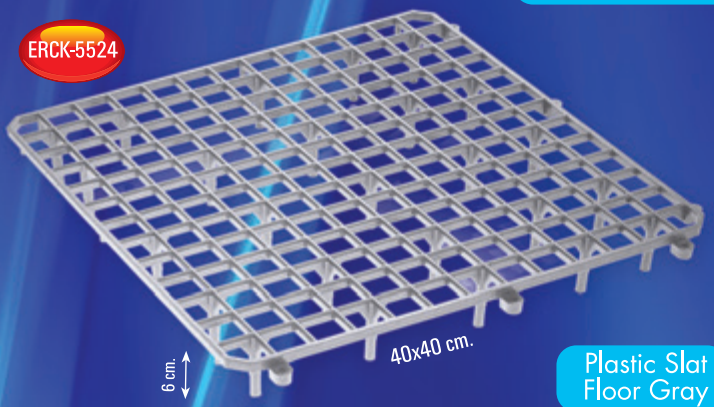

Honey Frames Carrying Box Gray

ERCK-5350

Seat Plate For Pigeons

ERCK-4798

Baby Pigeon Feeding Pump

Applied Photo

ERCK-5528

30x40 cm.