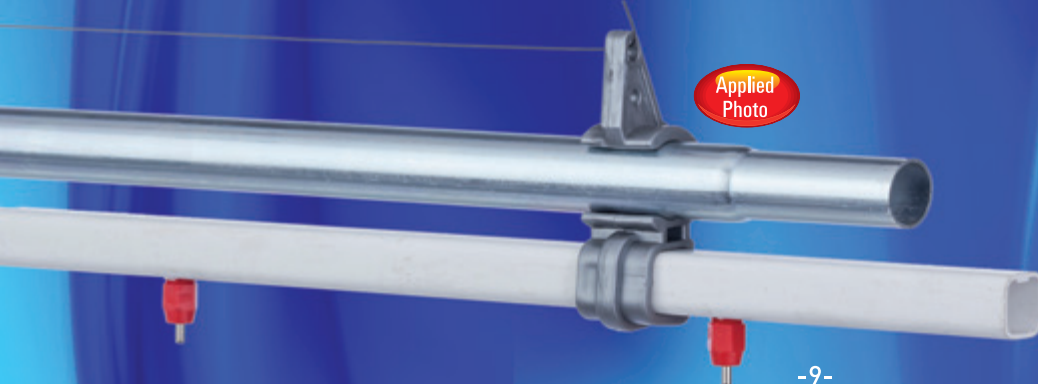

H: 20 cm.

Assembly Part
For Regulators

ERCK-4758

1 M.
5 Nipped

ERCK-4707

Applied
Photos

1 M Square Pipe Complete Set. 5 Nipped Drip Cups

1 M.
5 Nipped

ERCK-4706

Applied
Photos

1 M Square Pipe Complete Set. 5 Nipped 5 Spring Cups

Applied
Photos

ERCK-4756

Hook For
Suspended
Feeder

ERCK-4757

Hanger
Plate for
Pully

Kalınlık
2.5 mm.

ERCK-4759

Plastic
Pully

Diameter
25 mm

ERCK-4746

Plastic
Pully

Diameter 40 mm

ERCK-4710

Nipped Square Pipe

Boyu 3 mt.

27 mm.

Applied
Photo

ERCK-4711

Length 3 mt. Diameter 27 mm.
Galvanized Round Pipe

ERCK-4712

Length 3 mt. Diameter 27 mm.
Aluminium Round Pipe

ERCK-4708

Length 3 mt. Diameter 22 mm.
Aluminium Round Pipe