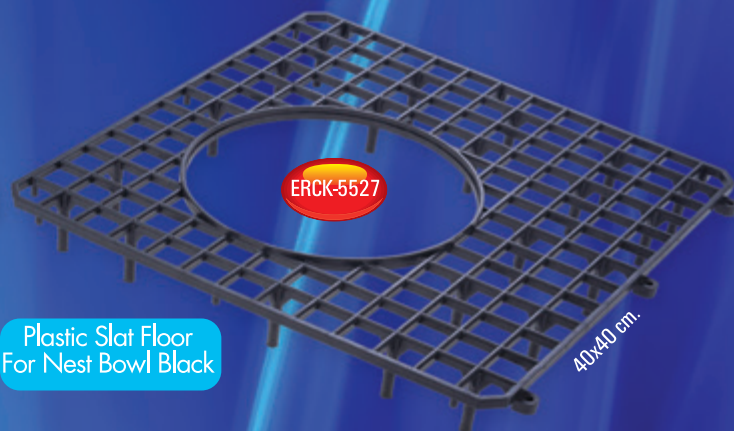

Honey Frames Carrying Box Gray

ERCK-5350

Seat Plate For Pigeons

ERCK-4798

Baby Pigeon Feeding Pump

Applied Photo

ERCK-5528

30x40 cm.