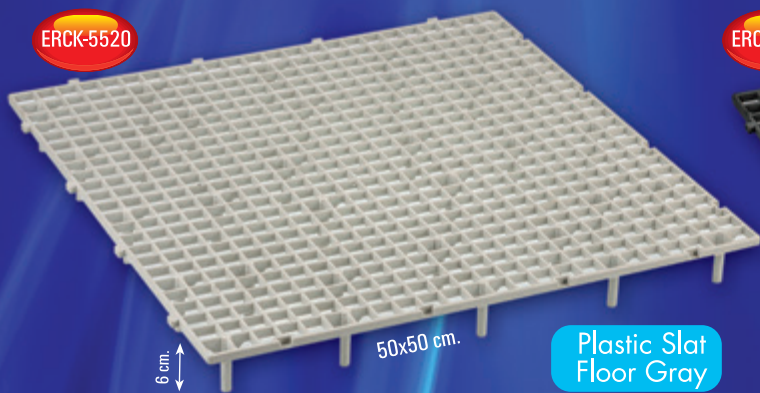

Honey Frames Carrying Box Gray

ERCK-5350

Seat Plate For Pigeons

ERCK-4798

Baby Pigeon Feeding Pump

Applied Photo

ERCK-5528

30x40 cm.