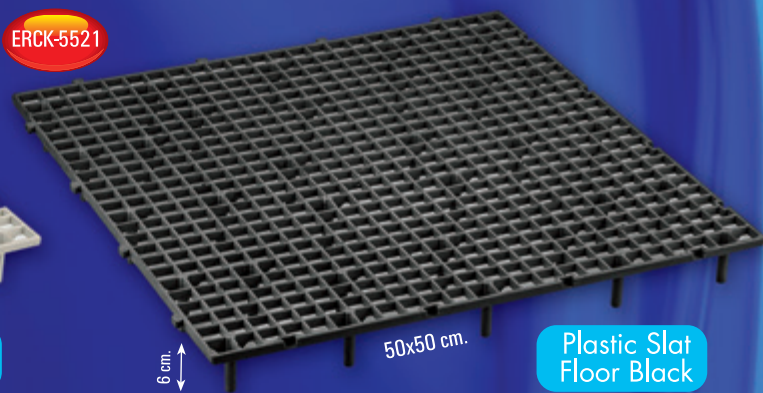

Honey Frames Carrying Box Gray

ERCK-5350

Seat Plate For Pigeons

ERCK-4798

Baby Pigeon Feeding Pump

Applied Photo

ERCK-5528

30x40 cm.