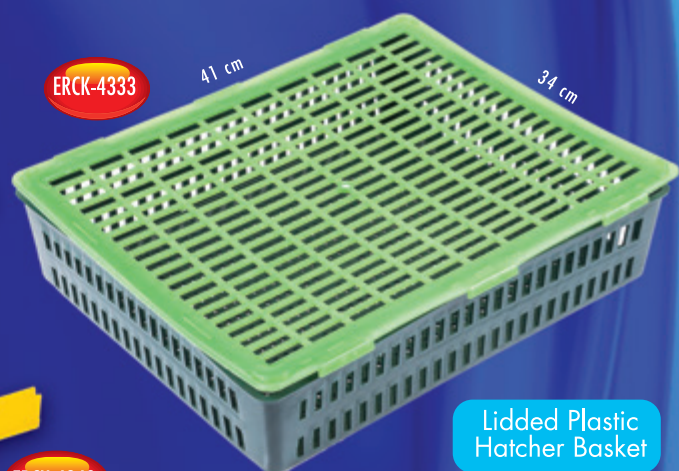

Applied Photos

Applied Photos

Adjustable Holder For Nippled Square Pipe

ERCK-4709

18 cm.

ERCK-4342

Plastic Egg Hatching Basket For Incubator

ERCK-4333

Lidded Plastic Hatcher Basket

ERCK-4343

Plastic Divider For Hatching Basket

ERCK-4335

Plastic Tray For 129 Quail Eggs

ERCK-4333A

Lidless Plastic Hatcher Basket

ERCK-4347

Diameter 24 cm

Observation Window For Egg Incubator

ERCK-4336

Plastic Chicken Egg Tray Capacity: 54 Eggs

ERCK-4338

Plastic Tray For 30 Eggs.

ERCK-4331

Quail Fake Plastic Egg