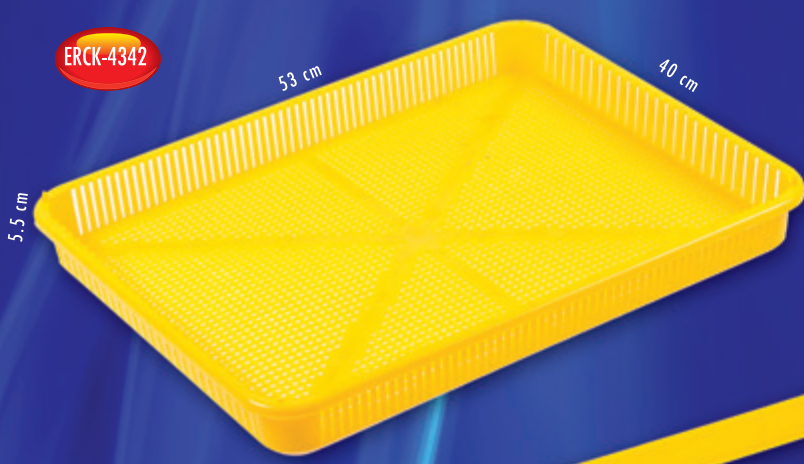

Applied Photos

Applied Photos

Adjustable Holder For Nippled Square Pipe

ERCK-4709

18 cm.

ERCK-4342

Plastic Egg Hatching Basket For Incubator

ERCK-4333