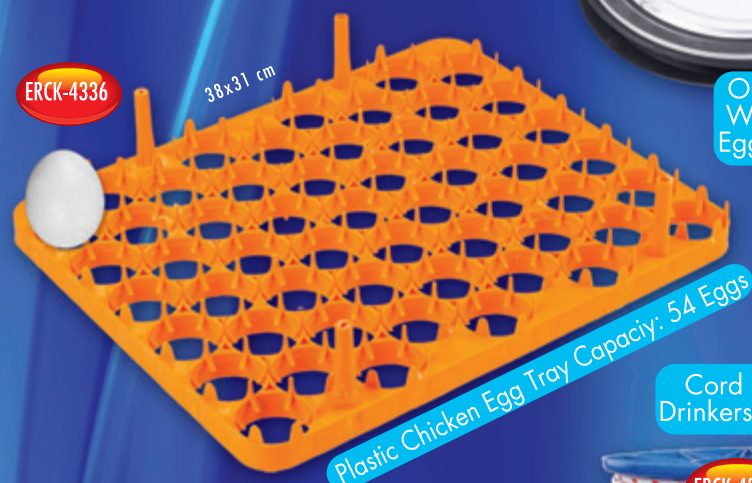

Applied Photos

Applied Photos

Adjustable Holder For Nippled Square Pipe

ERCK-4709

18 cm.

ERCK-4342

Plastic Egg Hatching Basket For Incubator

ERCK-4333

Lidded Plastic Hatcher Basket

ERCK-4343

Plastic Divider For Hatching Basket

ERCK-4335

Plastic Tray For 129 Quail Eggs

ERCK-4333A

Lidless Plastic Hatcher Basket

ERCK-4347

Diameter 24 cm

Observation Window For Egg Incubator

ERCK-4336

Plastic Chicken Egg Tray Capacity: 54 Eggs

ERCK-4338

Plastic Tray For 30 Eggs.

ERCK-4331

Quail Fake Plastic Egg