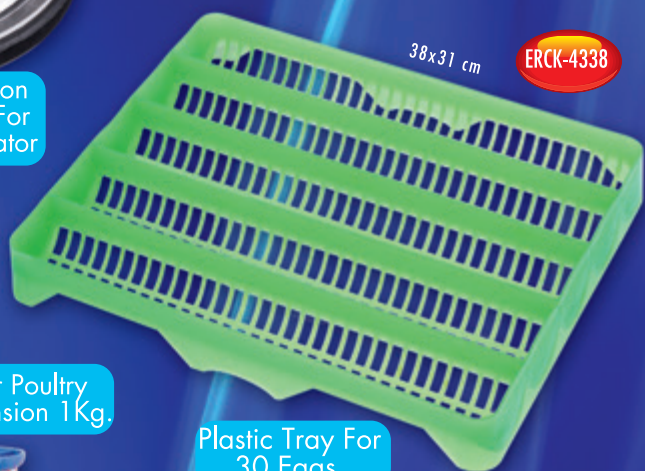

Applied Photos

Applied Photos

Adjustable Holder For Nippled Square Pipe

ERCK-4709

18 cm.

ERCK-4342

Plastic Egg Hatching Basket For Incubator

ERCK-4333

Lidded Plastic Hatcher Basket

ERCK-4343

Plastic Divider For Hatching Basket

ERCK-4335

Plastic Tray For 129 Quail Eggs

ERCK-4333A

Lidless Plastic Hatcher Basket

ERCK-4347

Diameter 24 cm

Observation Window For Egg Incubator

ERCK-4336

Plastic Chicken Egg Tray Capacity: 54 Eggs

ERCK-4338

Plastic Tray For 30 Eggs.

ERCK-4331

Quail Fake Plastic Egg