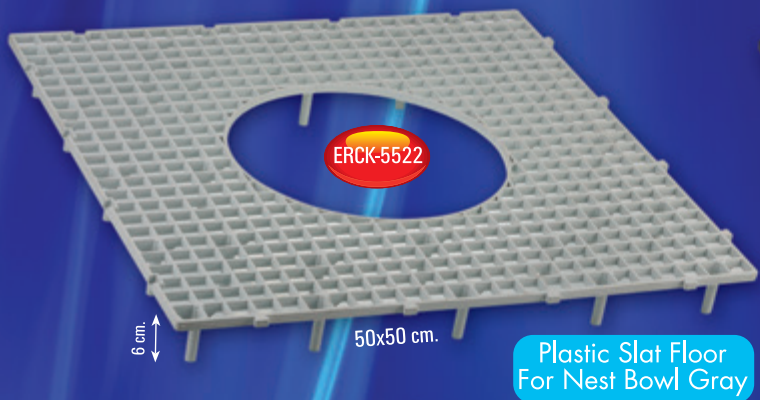

Honey Frames Carrying Box Gray

ERCK-5350

Seat Plate For Pigeons

ERCK-4798

Baby Pigeon Feeding Pump

Applied Photo

ERCK-5528

30x40 cm.