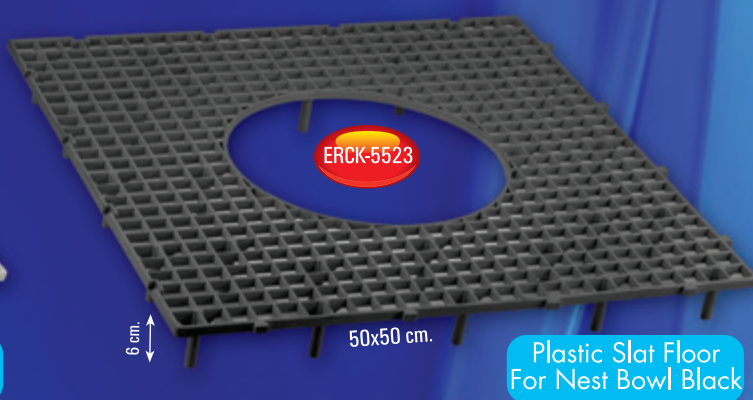

Honey Frames Carrying Box Gray

ERCK-5350

Seat Plate For Pigeons

ERCK-4798

Baby Pigeon Feeding Pump

Applied Photo

ERCK-5528

30x40 cm.