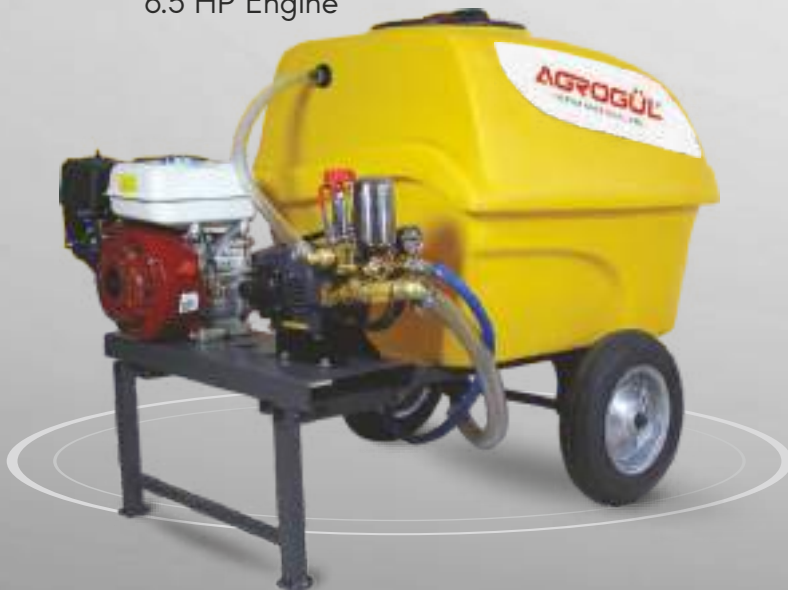

| | |
|---------------|------------------------|
| Pump Type | Pn22 Liter Piston Pump |
| Pump Flow | |
| Pump Pressure | 20 bar |
| Nozzle Type | 350 |

6.5 HP Engine

PN 22

GT Model
Hose Reel

GT 01002
Revolving Short Pistol